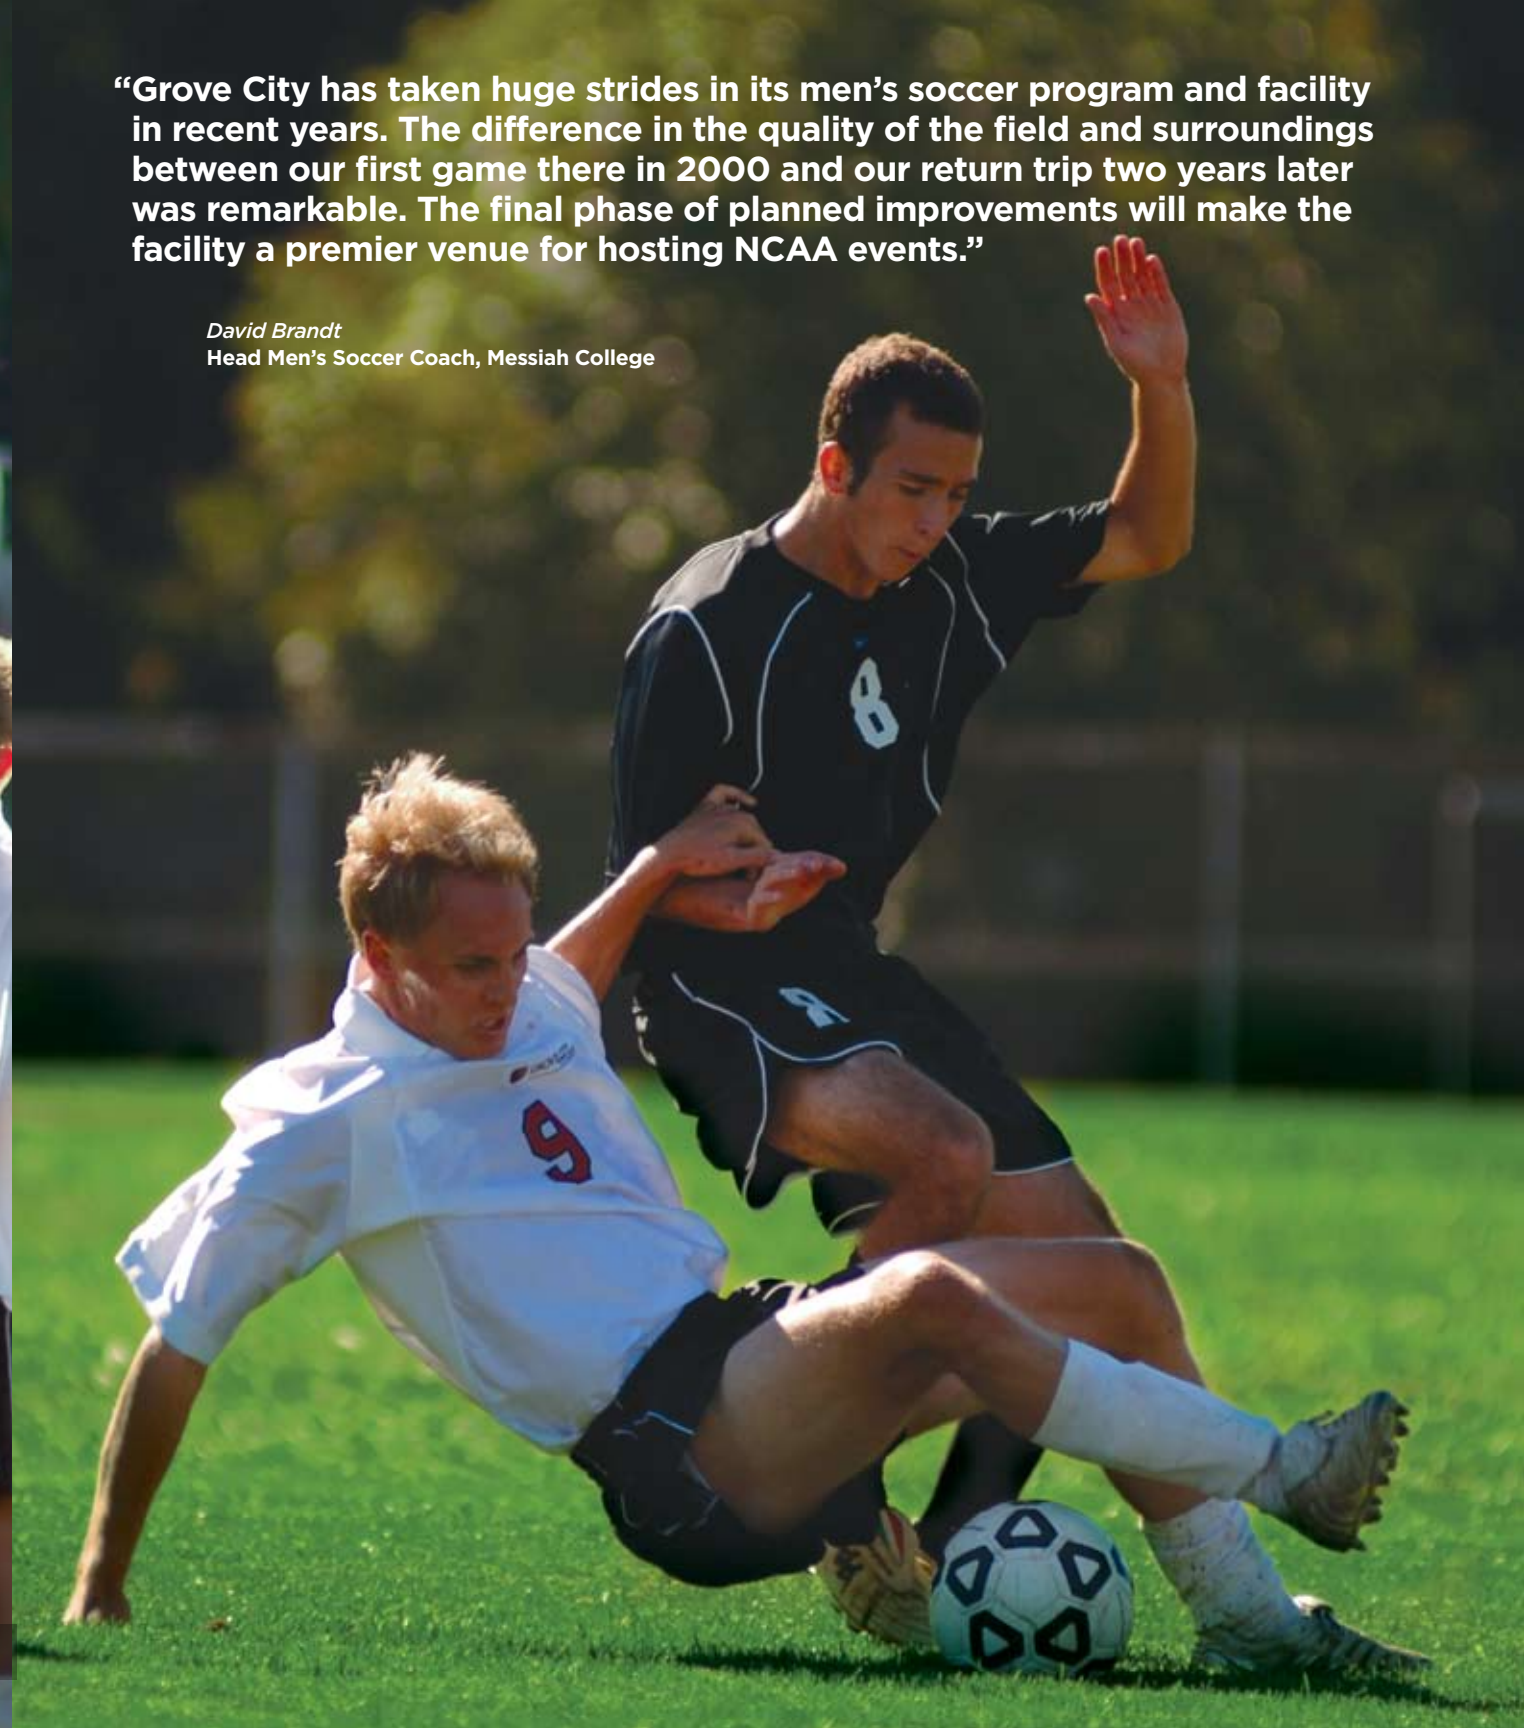

Grove City College Soccer Complex

Design: Wall-toWall Studios

“Grove City has taken huge strides in its men’s soccer program and facility in recent years. The difference in the quality of the field and surroundings between our first game there in 2000 and our return trip two years later was remarkable. The final phase of planned improvements will make the facility a premier venue for hosting NCAA events.”

David Brandt
Head Men’s Soccer Coach, Messiah College