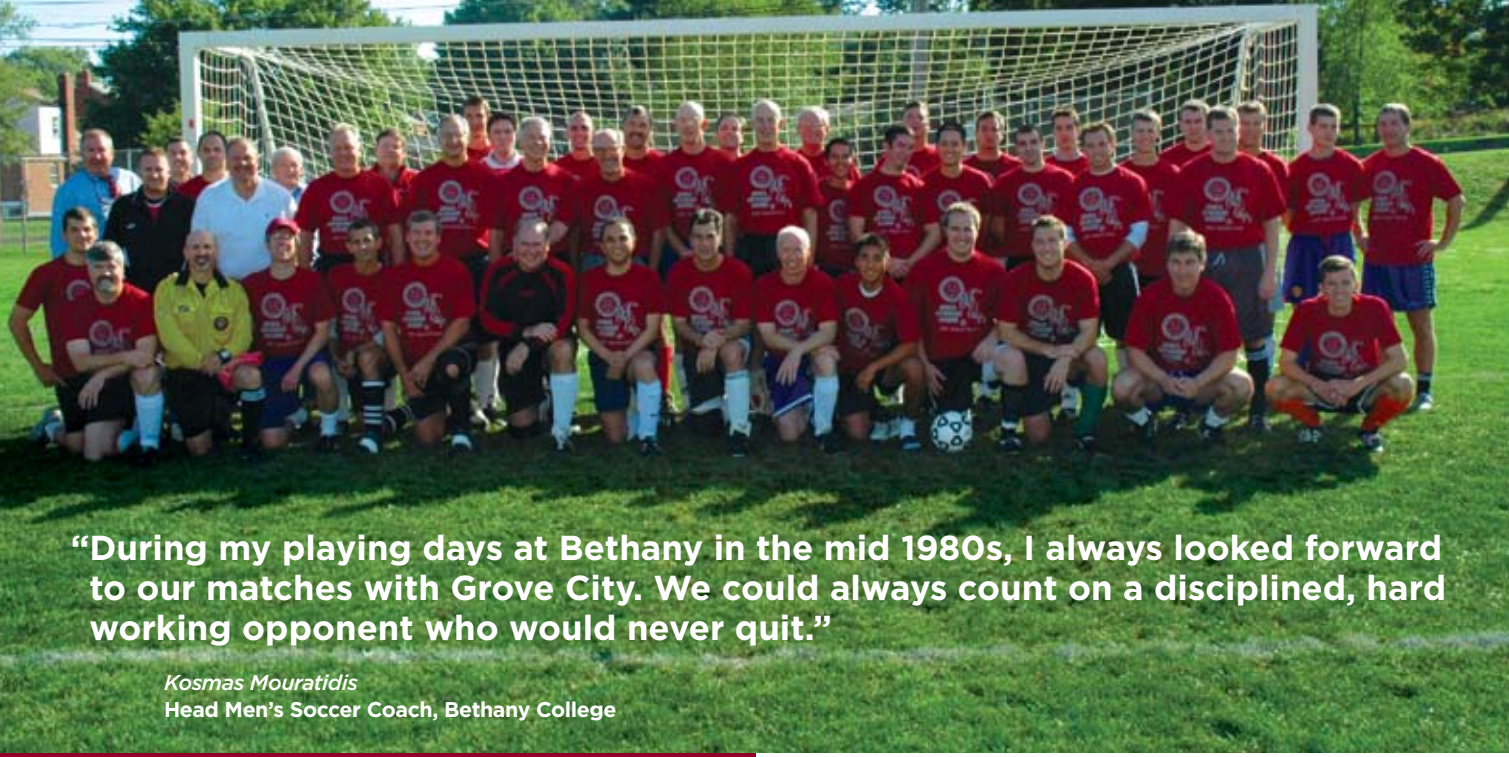

“During my playing days at Bethany in the mid 1980s, I always looked forward to our matches with Grove City. We could always count on a disciplined, hard working opponent who would never quit.”

Kosmas Mouratidis
Head Men's Soccer Coach, Bethany College

History of the Grove City College Soccer Program

The Grove City College men's soccer program is a study in teamwork. Since its inception in 1938, the game and the players have changed, but the idea of pulling together to reach a goal has remained constant.

It is that common ingredient that defines the program and the men who have contributed to its success. In the history of the program, there have been just 12 losing seasons, and the 2005 season ended in a stellar fashion with a Presidents' Athletic Conference title win. No small achievement for an independent college that believes athletics should enhance and compliment academics—not overshadow them.

As a result, men's soccer has become one of the premier sports programs at Grove City College. By emphasizing team talent over individual performance, coaches have turned players into a unit of leaders. This approach has consistently inspired players to be competitive as well as to enhance their own leadership skills as they graduate from Grove City College and enter the larger world.

The devoted fan base includes current students, alumni, faculty, staff and friends. With the recent introduction of the Men's Soccer Hall of Fame, fans can learn about the team leaders of the past who laid the groundwork for today's participants.

The Need Today

As with any successful program, change and growth are inevitable. And as a result of NCAA rulings governing the size of a collegiate playing field, Grove City College decided in 2001 to move the existing field to allow for further required expansion.

The upgraded field consists of more than two-thirds of the original playing surface to maintain its rich history and alumni memories. The field is now complete with irrigation and drainage and an excellent playing surface.

A new area of bleachers now graces the slope beside the field affording a fantastic view of matches from any seat. The next steps in the development of the complex will be a media-capable press box, upgraded home and visitor benches and team areas, restrooms and fencing to encompass the entire facility.

The updated Soccer Complex will enable the College to broaden the scope of the soccer program and open it to a wider field of competing schools for tournaments and special games. This past year, Grove City College hosted a post-season tournament using the improvements to date. And as the facility progresses, many similar events are possible.

In the Stands