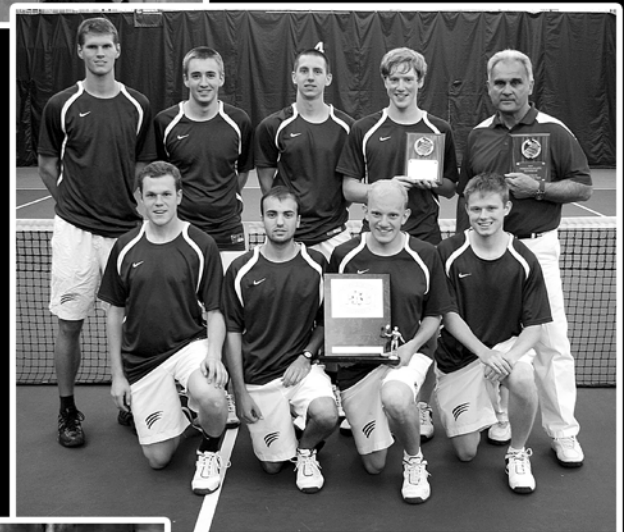

The Grove City men's tennis team won its 22nd straight conference title and advanced to the NCAA Tournament regional semifinals in 2012.