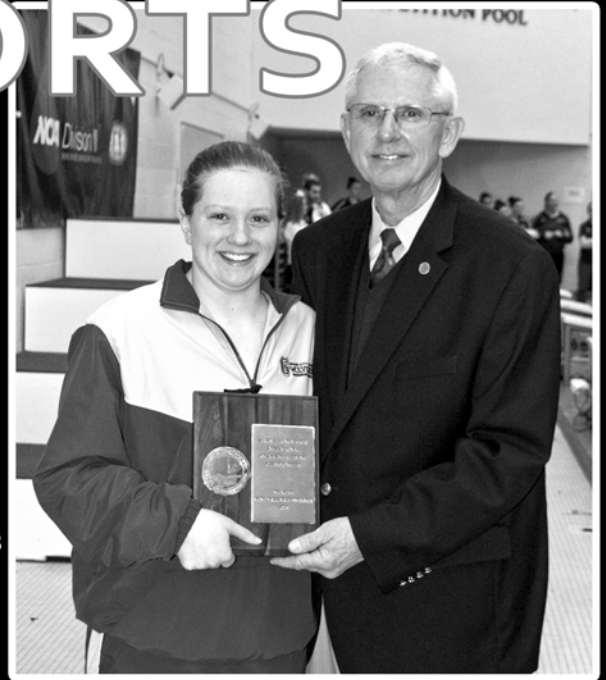

Riley earned Presidents' Athletic Conference Player of the Year honors for the second year of his career. He also earned CoSIDA Academic District honors.

Grove City's men's swimming and diving team won its fifth Presidents' Athletic Conference titles in the last six seasons.