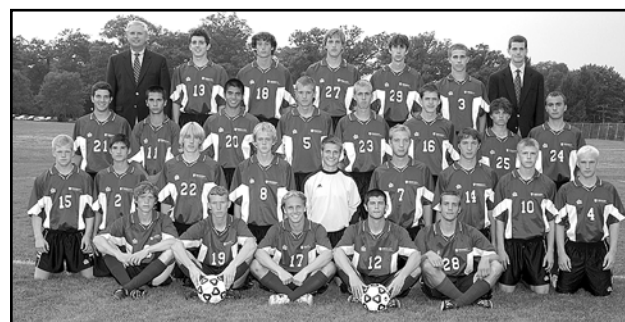

Grove City won its first outright PAC title in 2005.

GROVE CITY COLLEGE MEN'S SOCCER HALL OF FAME

CLASS OF 2013 -- Tom Fleming '75, Harvey Miller '40 and Matthew Towle '93

CLASS OF 2012 -- Paul Fletcher '66 and Christos Takoudes '60

CLASS OF 2011 -- Ross Carnes '70 and Chuck Harrington '73

CLASS OF 2010 -- Alex Eggers '51 and Dave Howard '81

CLASS OF 2009 -- Bob Bishop '66 and Glenn Zembower '48

CLASS OF 2008 -- Phil Donatelli '77 and Greg Kreutzberg '97

CLASS OF 2007 -- Bill Buchanan '66, Angelo Mariotti '78 and Gary Tissue '80

CLASS OF 2006 -- Vaughn Irwin '53, Jon Bornholm '78 and Dr. Don Lyle

CLASS OF 2005 -- Phil Ahlschlager '75 and Jim Pontier '68

CLASS OF 2004 -- Richard Manley '67 and Travis Young '59

CLASS OF 2003 -- James Foraker '58 and Scott Johnston '55

CLASS OF 2002 -- Ross Emerson '57 and Charles Slemmons '53

CLASS OF 2001 -- Peter Buttner '61, Bill Juergens '87, Matthew Lux '70, John Mulholland '65, Frank Sbrocco '57, Robert Thorn '16 and Cliff Wettig