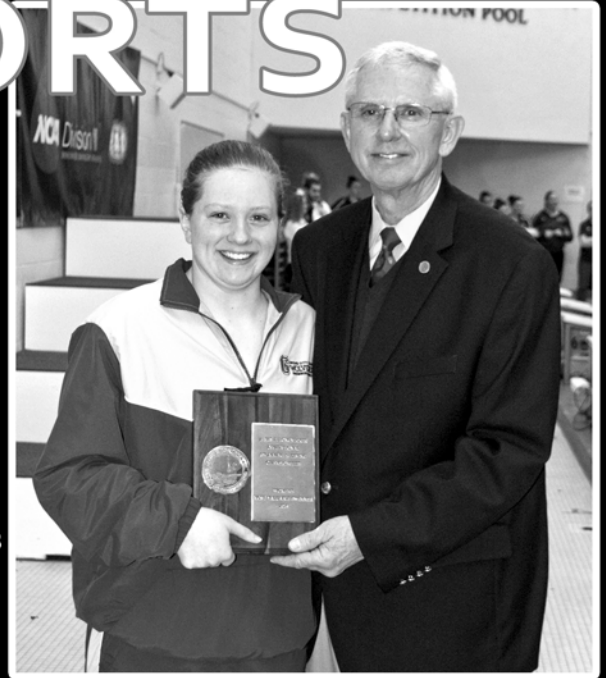

Sophomore Megan Bilko earned NCAA Division III All-America honors in four events at the 2014 NCAA Championships. She also earned Presidents' Athletic Conference MVP.

er Riley earned Presidents' Athletic Conference Player of the Year honors for the second time in his career. He also earned CoSIDA Academic District honors.