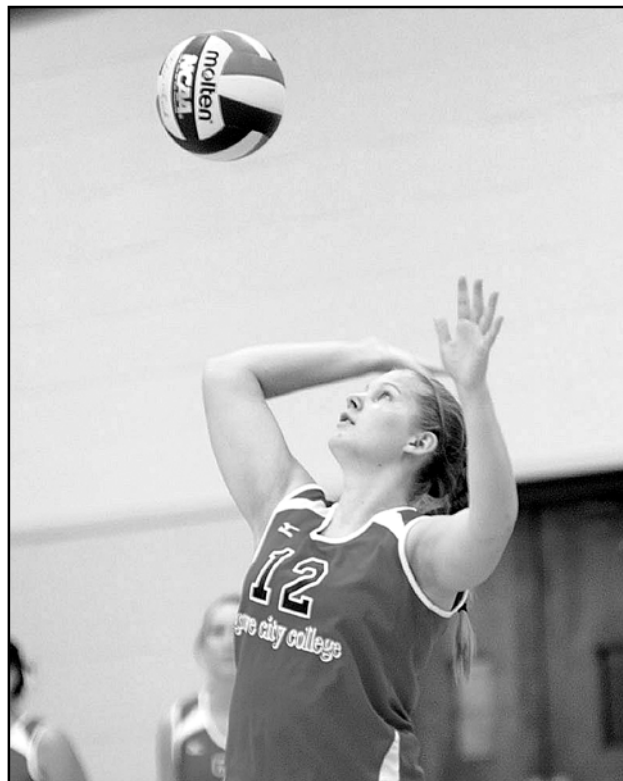

2013 SEASON PREVIEW

The Grove City College volleyball program will commemorate its 40th anniversary season in 2013 and the Wolverines have high expectations for this milestone campaign.

Grove City welcomes back 10 returning letterwinners with extensive experience and four other veterans who are expected to challenge for time in the rotation this season.

Head coach Susan Roberts - now in her 29th season at Grove City - will look for that experienced nucleus to lead the Wolverines back to the top of the Presidents' Athletic Conference.

Grove City features depth and versatility in its senior, junior and sophomore classes. A trio of three-year letterwinners helps comprise Grove City's four-player senior class.

Senior Ashley Branch returns in the middle after leading Grove City in kills and blocks as a junior in 2012.