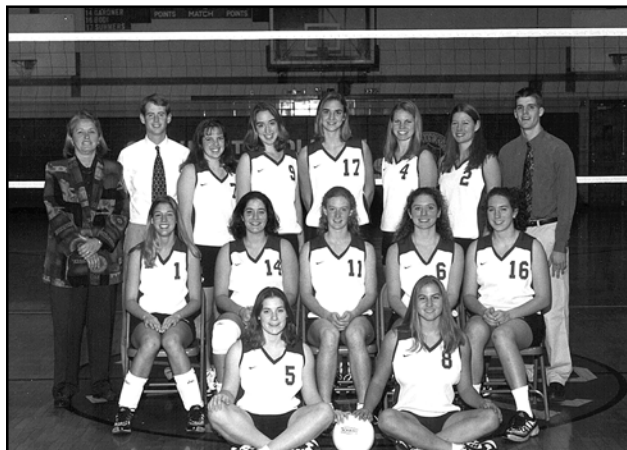

Grove City won its first-ever Presidents' Athletic Conference Championship Tournament in 2000.